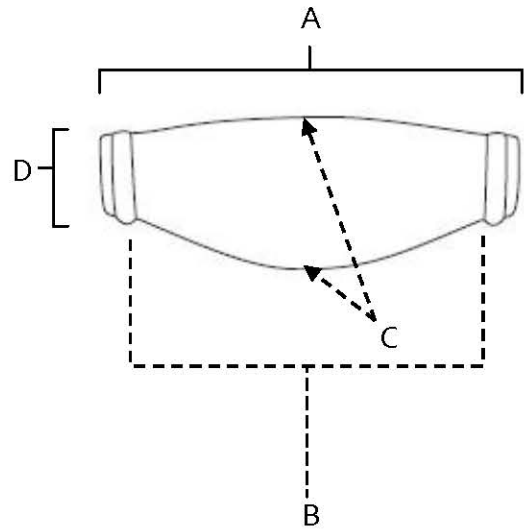

**SPECIFICATIONS**

**CHARLIE'S COLLECTION  
CUP PULLS**

**FEATURES**

- Transitional styling
- Multiple finishes
- Concealed installation

**WARRANTY**

Limited lifetime

**FINISHES**

- Polished Brass (PB)
- Polished Brass/Non-lacquered (PB/NL)
- Polished Chrome (PC)
- Antique English (AE)
- Antique English Matte (AEM)
- Barcelona (BARC)
- Bronze (BRZ)
- Chocolate Bronze (CHBRZ)
- Polished Antique (PA)
- Polished Nickel (PN)
- Satin Nickel (SN)

**MATERIAL**

Brass

Item#	A	B	C	D
A626-3	3 3/8"	3"	1 1/4"	1"
A626-4	4 3/8"	4"	1 1/4"	1"

**KEY:**

- A - Overall Length
- B - Center to Center
- C - Width
- D - Projection

NOTE: Dimensions and specifications are subject to change without notice.