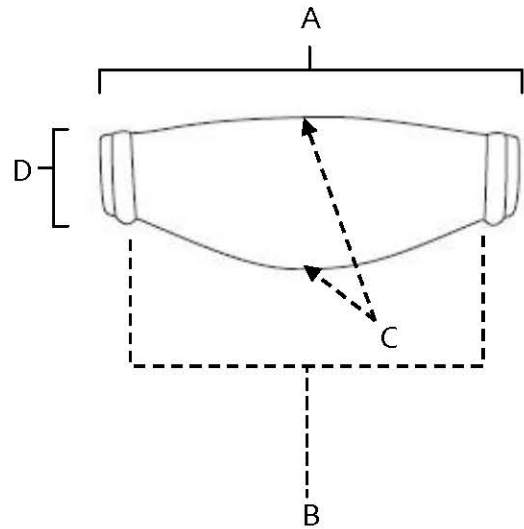

SPECIFICATIONS

**CHARLIE'S COLLECTION
CUP PULLS**

FEATURES

- Transitional styling
- Multiple finishes
- Concealed installation

WARRANTY

Limited lifetime

FINISHES

- Polished Brass (PB)
- Polished Brass/Non-lacquered (PB/NL)
- Polished Chrome (PC)
- Antique English (AE)
- Antique English Matte (AEM)
- Barcelona (BARC)
- Bronze (BRZ)
- Chocolate Bronze (CHBRZ)
- Polished Antique (PA)
- Polished Nickel (PN)
- Satin Nickel (SN)

MATERIAL

Brass

| Item# | A | B | C | D |
|--------|--------|----|--------|----|
| A626-3 | 3 3/8" | 3" | 1 1/4" | 1" |
| A626-4 | 4 3/8" | 4" | 1 1/4" | 1" |

KEY:

- A - Overall Length
- B - Center to Center
- C - Width
- D - Projection