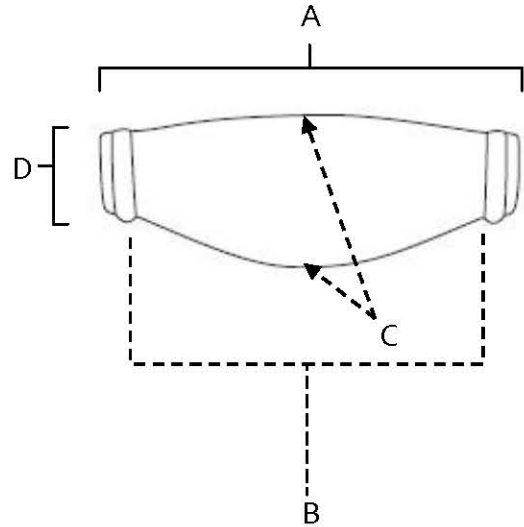

SPECIFICATIONS

**CHARLIE'S COLLECTION
CUP PULLS**

FEATURES

- Transitional styling
- Multiple finishes
- Concealed installation

WARRANTY

Limited lifetime

FINISHES

- Polished Brass (PB)
- Polished Brass/Non-lacquered (PB/NL)
- Polished Chrome (PC)
- Antique English (AE)
- Antique English Matte (AEM)
- Barcelona (BARC)
- Bronze (BRZ)
- Chocolate Bronze (CHBRZ)
- Polished Antique (PA)
- Polished Nickel (PN)
- Satin Nickel (SN)

MATERIAL

Brass

Item#	A	B	C	D
A626-3	3 3/8"	3"	1 1/4"	1"
A626-4	4 3/8"	4"	1 1/4"	1"

KEY:

- A - Overall Length
- B - Center to Center
- C - Width
- D - Projection

NOTE: Dimensions and specifications are subject to change without notice.