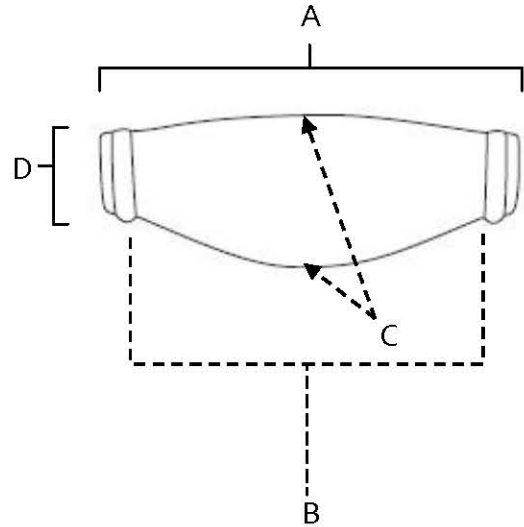

**SPECIFICATIONS**

**CHARLIE'S COLLECTION  
CUP PULLS**

**FEATURES**

- Transitional styling
- Multiple finishes
- Concealed installation

**WARRANTY**

Limited lifetime

**FINISHES**

- Polished Brass (PB)
- Polished Brass/Non-lacquered (PB/NL)
- Polished Chrome (PC)
- Antique English (AE)
- Antique English Matte (AEM)
- Barcelona (BARC)
- Bronze (BRZ)
- Chocolate Bronze (CHBRZ)
- Polished Antique (PA)
- Polished Nickel (PN)
- Satin Nickel (SN)

**MATERIAL**

Brass

Item#	A	B	C	D
A626-3	3 3/8"	3"	1 1/4"	1"
A626-4	4 3/8"	4"	1 1/4"	1"

**KEY:**

- A - Overall Length
- B - Center to Center
- C - Width
- D - Projection

NOTE: Dimensions and specifications are subject to change without notice.