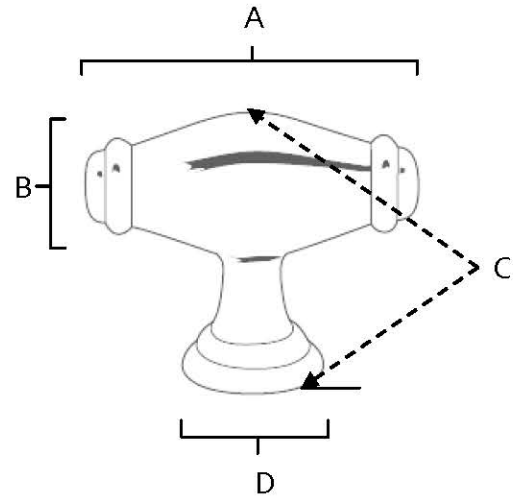

SPECIFICATIONS

**CHARLIE'S COLLECTION
OVAL KNOB**

FEATURES

- Transitional styling
- Multiple finishes
- Concealed installation

WARRANTY

Limited lifetime

FINISHES

- Polished Brass (PB)
- Polished Brass/Non-lacquered (PB/NL)
- Polished Chrome (PC)
- Antique English (AE)
- Antique English Matte (AEM)
- Barcelona (BARC)
- Bronze (BRZ)
- Chocolate Bronze (CHBRZ)
- Polished Antique (PA)
- Polished Nickel (PN)
- Satin Nickel (SN)

MATERIAL

Brass

Item#	A	B	C	D
A626	1 3/4"	5/8"	1 1/4"	3/4"

KEY:

- A - Length
- B - Width
- C - Projection
- D - Mount Length and Width

NOTE: Dimensions and specifications are subject to change without notice.