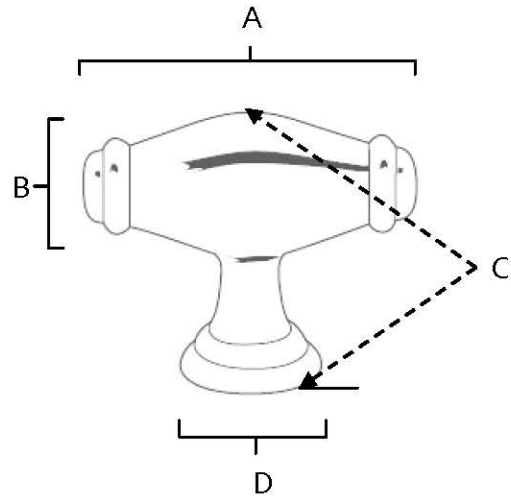

**SPECIFICATIONS**

**CHARLIE'S COLLECTION  
OVAL KNOB**

**FEATURES**

- Transitional styling
- Multiple finishes
- Concealed installation

**WARRANTY**

Limited lifetime

**FINISHES**

- Polished Brass (PB)
- Polished Brass/Non-lacquered (PB/NL)
- Polished Chrome (PC)
- Antique English (AE)
- Antique English Matte (AEM)
- Barcelona (BARC)
- Bronze (BRZ)
- Chocolate Bronze (CHBRZ)
- Polished Antique (PA)
- Polished Nickel (PN)
- Satin Nickel (SN)

**MATERIAL**

Brass

Item#	A	B	C	D
A626	1 3/4"	5/8"	1 1/4"	3/4"

**KEY:**

- A - Length
- B - Width
- C - Projection
- D - Mount Length and Width

NOTE: Dimensions and specifications are subject to change without notice.