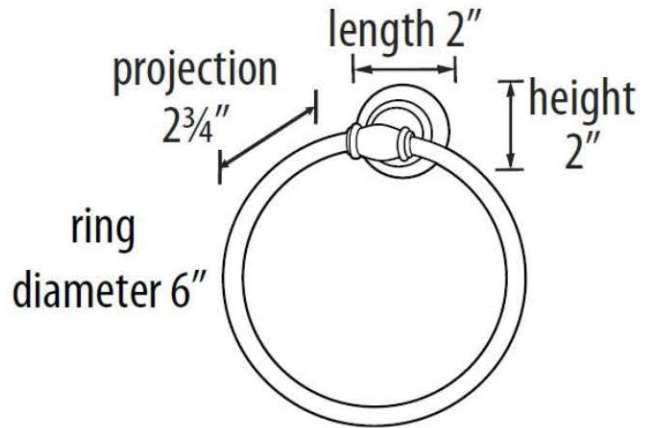

**SPECIFICATIONS**

**CHARLIE'S COLLECTION**  
TOWEL RING

**FEATURES**

- Transitional styling
- Multiple finishes
- Concealed installation

**WARRANTY**

Limited lifetime

**FINISHES**

- Polished Brass (PB)
- Polished Brass/Non-lacquered (PB/NL)
- Polished Chrome (PC)
- Barcelona (BARC)
- Bronze (BRZ)
- Chocolate Bronze (CHBRZ)
- Polished Nickel (PN)
- Satin Nickel (SN)

**MATERIAL**

Brass

Item#

A6740

NOTE: Dimensions and specifications are subject to change without notice.