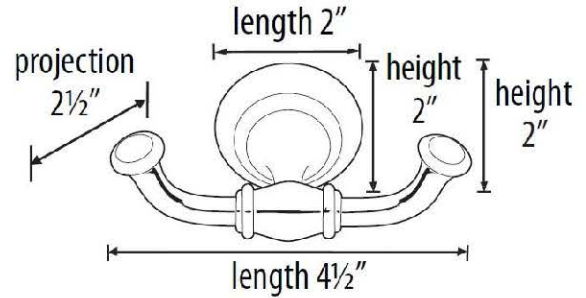

**SPECIFICATIONS**

**CHARLIE'S COLLECTION**  
DOUBLE ROBE HOOK

**FEATURES**

- Transitional styling
- Multiple finishes
- Concealed installation

**WARRANTY**

Limited lifetime

**FINISHES**

- Polished Brass (PB)
- Polished Brass/Non-lacquered (PB/NL)
- Polished Chrome (PC)
- Barcelona (BARC)
- Bronze (BRZ)
- Chocolate Bronze (CHBRZ)
- Polished Nickel (PN)
- Satin Nickel (SN)

**MATERIAL**

Brass

**Item#**

**A6784**

NOTE: Dimensions and specifications are subject to change without notice.