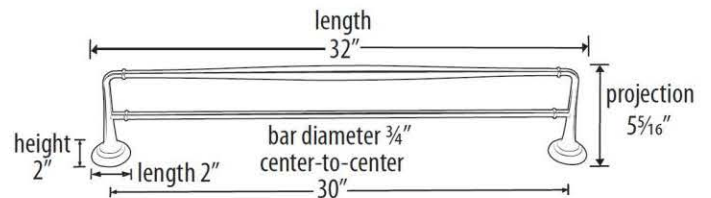

**SPECIFICATIONS**

**CHARLIE'S COLLECTION**  
DOUBLE TOWEL BAR

**FEATURES**

- Transitional styling
- Multiple finishes
- Concealed installation

**WARRANTY**

Limited lifetime

**FINISHES**

- Polished Brass (PB)
- Polished Brass/Non-lacquered (PB/NL)
- Polished Chrome (PC)
- Barcelona (BARC)
- Bronze (BRZ)
- Chocolate Bronze (CHBRZ)
- Polished Nickel (PN)
- Satin Nickel (SN)

**MATERIAL**

Brass

**Item#**

**A6725-24**

**A6725-30**

NOTE: Dimensions and specifications are subject to change without notice.