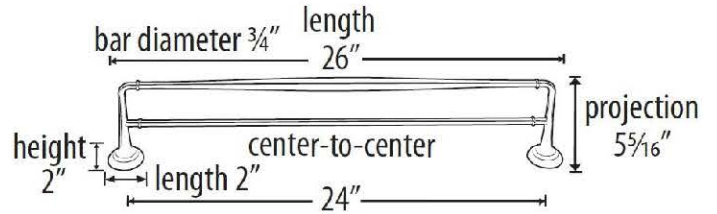

**SPECIFICATIONS**

**CHARLIE'S COLLECTION**  
DOUBLE TOWEL BAR

**FEATURES**

- Transitional styling
- Multiple finishes
- Concealed installation

**WARRANTY**

Limited lifetime

**FINISHES**

- Polished Brass (PB)
- Polished Brass/Non-lacquered (PB/NL)
- Polished Chrome (PC)
- Barcelona (BARC)
- Bronze (BRZ)
- Chocolate Bronze (CHBRZ)
- Polished Nickel (PN)
- Satin Nickel (SN)

**MATERIAL**

Brass

**Item#**

**A6725-24**

**A6725-30**

NOTE: Dimensions and specifications are subject to change without notice.