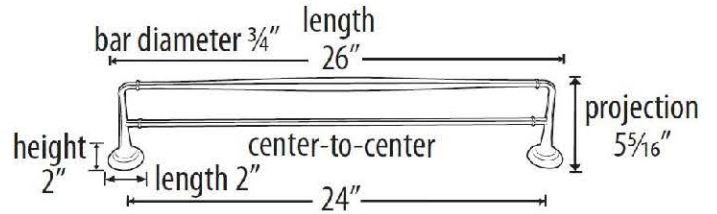

SPECIFICATIONS

CHARLIE'S COLLECTION
DOUBLE TOWEL BAR

FEATURES

- Transitional styling
- Multiple finishes
- Concealed installation

WARRANTY

Limited lifetime

FINISHES

- Polished Brass (PB)
- Polished Brass/Non-lacquered (PB/NL)
- Polished Chrome (PC)
- Barcelona (BARC)
- Bronze (BRZ)
- Chocolate Bronze (CHBRZ)
- Polished Nickel (PN)
- Satin Nickel (SN)

MATERIAL

Brass

Item#

A6725-24

A6725-30

NOTE: Dimensions and specifications are subject to change without notice.