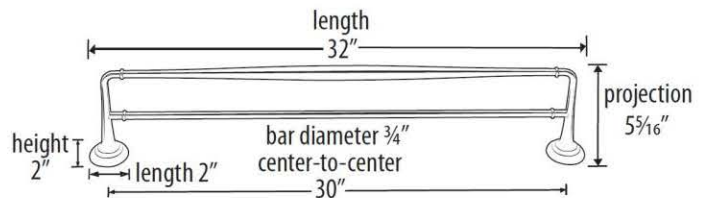

**SPECIFICATIONS**

**CHARLIE'S COLLECTION**  
DOUBLE TOWEL BAR

**FEATURES**

- Transitional styling
- Multiple finishes
- Concealed installation

**WARRANTY**

Limited lifetime

**FINISHES**

- Polished Brass (PB)
- Polished Brass/Non-lacquered (PB/NL)
- Polished Chrome (PC)
- Barcelona (BARC)
- Bronze (BRZ)
- Chocolate Bronze (CHBRZ)
- Polished Nickel (PN)
- Satin Nickel (SN)

**MATERIAL**

Brass

**Item#**

**A6725-24**

**A6725-30**

NOTE: Dimensions and specifications are subject to change without notice.