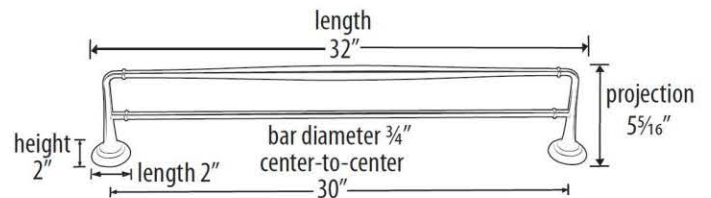

SPECIFICATIONS

CHARLIE'S COLLECTION
DOUBLE TOWEL BAR

FEATURES

- Transitional styling
- Multiple finishes
- Concealed installation

WARRANTY

Limited lifetime

FINISHES

- Polished Brass (PB)
- Polished Brass/Non-lacquered (PB/NL)
- Polished Chrome (PC)
- Barcelona (BARC)
- Bronze (BRZ)
- Chocolate Bronze (CHBRZ)
- Polished Nickel (PN)
- Satin Nickel (SN)

MATERIAL

Brass

Item#

A6725-24

A6725-30

NOTE: Dimensions and specifications are subject to change without notice.