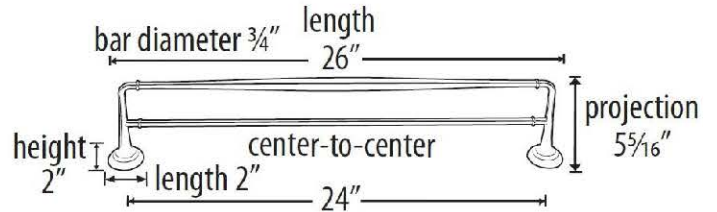

SPECIFICATIONS

CHARLIE'S COLLECTION
DOUBLE TOWEL BAR

FEATURES

- Transitional styling
- Multiple finishes
- Concealed installation

WARRANTY

Limited lifetime

FINISHES

- Polished Brass (PB)
- Polished Brass/Non-lacquered (PB/NL)
- Polished Chrome (PC)
- Barcelona (BARC)
- Bronze (BRZ)
- Chocolate Bronze (CHBRZ)
- Polished Nickel (PN)
- Satin Nickel (SN)

MATERIAL

Brass

Item#

A6725-24

A6725-30

NOTE: Dimensions and specifications are subject to change without notice.