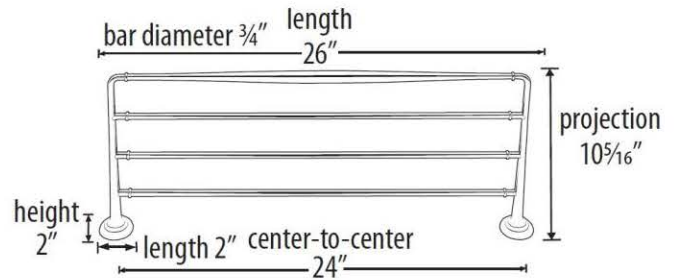

**PRODUCT SHEET**

**SPECIFICATIONS**

**CHARLIE'S COLLECTION  
TOWEL RACK**

**FEATURES**

Transitional styling  
Multiple finishes  
Concealed installation

**WARRANTY**

Limited lifetime

**FINISHES**

**Item#**

**A6726-24**

NOTE: Dimensions and specifications are subject to change without notice.