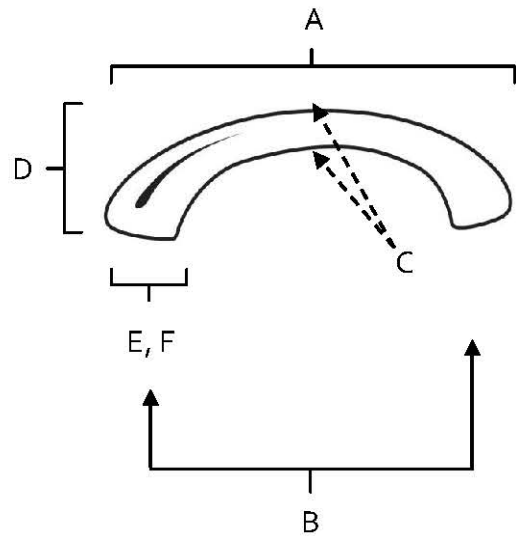

SPECIFICATIONS

APPLIANCE PULLS

FEATURES

- Modern styling
- Multiple finishes
- Concealed installation

WARRANTY

Limited lifetime

FINISHES

- Polished Brass (PB)
- Polished Chrome (PC)
- Barcelona (BARC)
- Bronze (BRZ)
- Chocolate Bronze (CHBRZ)
- Polished Nickel (PN)
- Satin Nickel (SN)

MATERIAL

Brass

Item#	A	B	C	D	E (L)	F (W)
D115-8	9 1/2"	8"	5/8"	1 1/2"	1"	1 1/8"
D115-AP	12 3/8"	10"	3/4"	2 1/2"	1 3/4"	1 1/2"
D115-18	21"	18"	7/8"	3"	2"	1 3/4"

KEY:

- A - Overall Length
- B - Center to Center
- C - Handle Width
- D - Projection
- E - Mount Length
- F - Mount Width

NOTE: Dimensions and specifications are subject to change without notice.