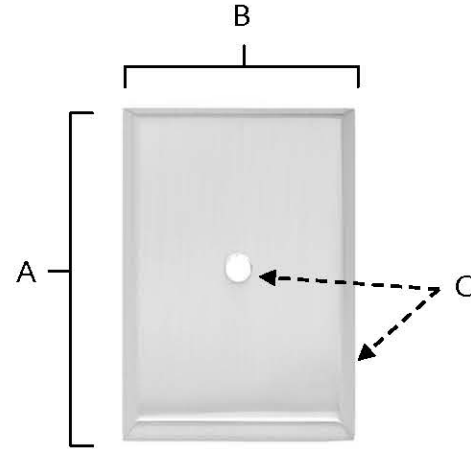

**SPECIFICATIONS**

**TRADITIONAL  
BACKPLATES**

**FEATURES**

- Traditional styling
- Multiple finishes
- Concealed installation

**WARRANTY**

Limited lifetime

**FINISHES**

- Polished Brass (PB)
- Polished Chrome (PC)
- Antique English (AE)
- Antique English Matte (AEM)
- Antique Pewter (AP)
- Barcelona (BARC)
- Bronze (BRZ)
- Chocolate Bronze (CHBRZ)
- Matte Black (MB)
- Polished Antique (PA)
- Polished Nickel (PN)
- Satin Nickel (SN)

**MATERIAL**

Brass

Item#	A	B	C
A610-14	1 7/8"	1 1/4"	1/8"
A610-38	2 1/4"	1 1/2"	1/8"
A610-45	2 5/8"	1 3/4"	1/8"

**KEY:**

- A - Length
- B - Width
- C - Projection

NOTE: Dimensions and specifications are subject to change without notice.