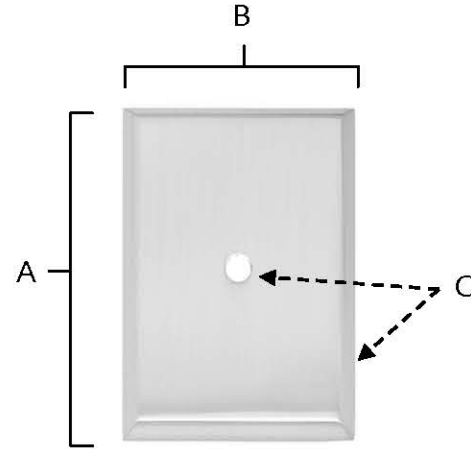

SPECIFICATIONS

**TRADITIONAL
BACKPLATES**

FEATURES

- Traditional styling
- Multiple finishes
- Concealed installation

WARRANTY

Limited lifetime

FINISHES

- Polished Brass (PB)
- Polished Chrome (PC)
- Antique English (AE)
- Antique English Matte (AEM)
- Antique Pewter (AP)
- Barcelona (BARC)
- Bronze (BRZ)
- Chocolate Bronze (CHBRZ)
- Matte Black (MB)
- Polished Antique (PA)
- Polished Nickel (PN)
- Satin Nickel (SN)

MATERIAL

Brass

Item#	A	B	C
A610-14	1 7/8"	1 1/4"	1/8"
A610-38	2 1/4"	1 1/2"	1/8"
A610-45	2 5/8"	1 3/4"	1/8"

KEY:

- A - Length
- B - Width
- C - Projection

NOTE: Dimensions and specifications are subject to change without notice.