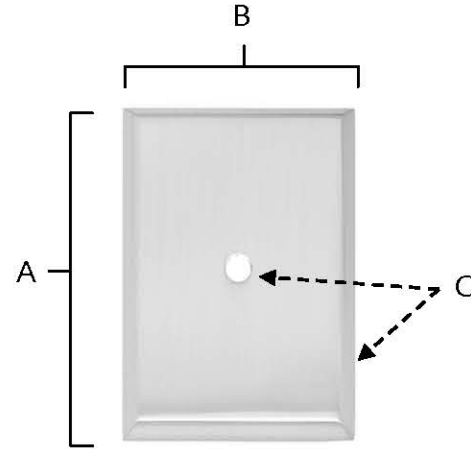

SPECIFICATIONS

**TRADITIONAL
BACKPLATES**

FEATURES

- Traditional styling
- Multiple finishes
- Concealed installation

WARRANTY

Limited lifetime

FINISHES

- Polished Brass (PB)
- Polished Chrome (PC)
- Antique English (AE)
- Antique English Matte (AEM)
- Antique Pewter (AP)
- Barcelona (BARC)
- Bronze (BRZ)
- Chocolate Bronze (CHBRZ)
- Matte Black (MB)
- Polished Antique (PA)
- Polished Nickel (PN)
- Satin Nickel (SN)

MATERIAL

Brass

| Item# | A | B | C |
|---------|--------|--------|------|
| A610-14 | 1 7/8" | 1 1/4" | 1/8" |
| A610-38 | 2 1/4" | 1 1/2" | 1/8" |
| A610-45 | 2 5/8" | 1 3/4" | 1/8" |

KEY:

- A - Length
- B - Width
- C - Projection