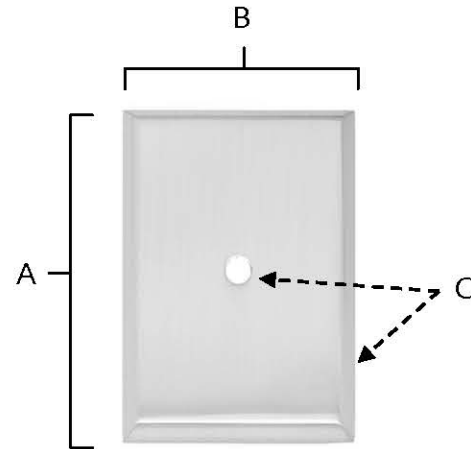

SPECIFICATIONS

**TRADITIONAL
BACKPLATES**

FEATURES

- Traditional styling
- Multiple finishes
- Concealed installation

WARRANTY

Limited lifetime

FINISHES

- Polished Brass (PB)
- Polished Chrome (PC)
- Antique English (AE)
- Antique English Matte (AEM)
- Antique Pewter (AP)
- Barcelona (BARC)
- Bronze (BRZ)
- Chocolate Bronze (CHBRZ)
- Matte Black (MB)
- Polished Antique (PA)
- Polished Nickel (PN)
- Satin Nickel (SN)

MATERIAL

Brass

Item#	A	B	C
A610-14	1 7/8"	1 1/4"	1/8"
A610-38	2 1/4"	1 1/2"	1/8"
A610-45	2 5/8"	1 3/4"	1/8"

KEY:

- A - Length
- B - Width
- C - Projection

NOTE: Dimensions and specifications are subject to change without notice.