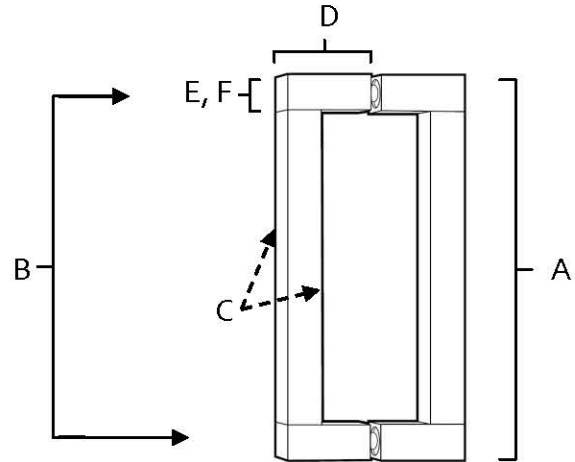

**SPECIFICATIONS**

**BLOCK**  
BACK-TO-BACK PULLS

**FEATURES**

- Modern styling
- Multiple finishes
- Concealed installation

**WARRANTY**

Limited lifetime

**FINISHES**

- Polished Brass/Non-lacquered (PB/NL)
- Polished Chrome (PC)
- Bronze (BRZ)
- Chocolate Bronze (CHBRZ)
- Polished Nickel (PN)
- Satin Nickel (SN)

**MATERIAL**

Brass

Item#	A	B	C	D	E (L)	F (W)
<b>G420-6</b>	6 5/8"	6"	5/8"	1 1/2"	5/8"	5/8"
<b>G420-8</b>	8 5/8"	8"	5/8"	1 1/2"	5/8"	5/8"

**KEY:**

- A - Overall Length
- B - Center to Center
- C - Handle Width
- D - Projection
- E - Mount Length
- F - Mouth Width