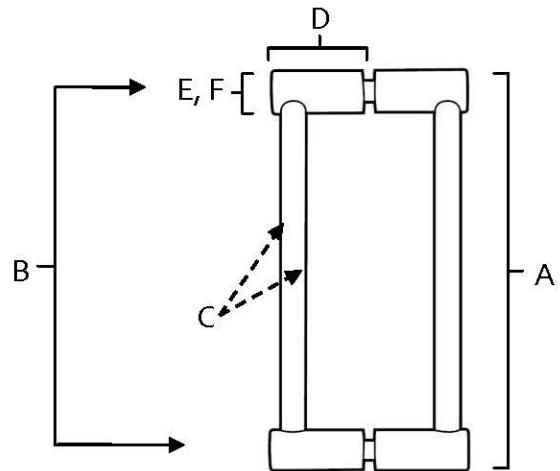

SPECIFICATIONS

**CONTEMPORARY I
BACK-TO-BACK PULLS**

FEATURES

- Modern styling
- Multiple finishes
- Concealed installation

WARRANTY

Limited lifetime

FINISHES

- Polished Brass/Non-lacquered (PB/NL)
- Polished Chrome (PC)
- Barcelona (BARC)
- Bronze (BRZ)
- Chocolate Bronze (CHBRZ)
- Polished Nickel (PN)
- Satin Nickel (SN)

MATERIAL

Brass

Item#	A	B	C	D	E (L)	F (W)
G715-6	6 5/8"	6"	1/2"	1 3/8"	5/8"	5/8"
G715-8	8 5/8"	8"	1/2"	1 3/8"	5/8"	5/8"

KEY:

- A - Overall Length
- B - Center to Center
- C - Handle Width
- D - Projection
- E - Mount Length
- F - Mouth Width