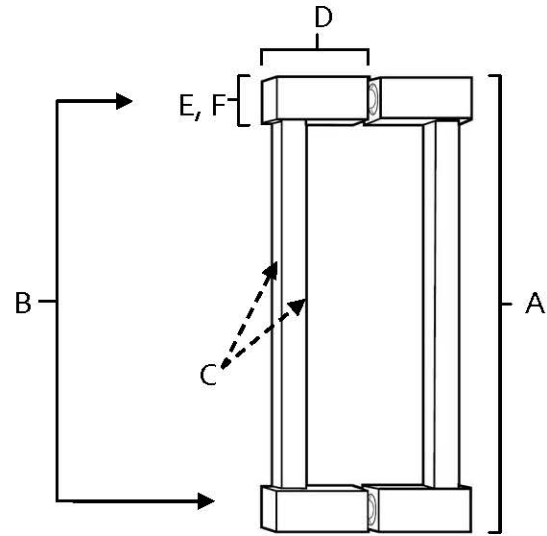

SPECIFICATIONS

**CONTEMPORARY II
BACK-TO-BACK PULLS**

FEATURES

- Modern styling
- Multiple finishes
- Concealed installation

WARRANTY

Limited lifetime

FINISHES

- Polished Brass/Non-lacquered (PB/NL)
- Polished Chrome (PC)
- Barcelona (BARC)
- Bronze (BRZ)
- Chocolate Bronze (CHBRZ)
- Polished Nickel (PN)
- Satin Nickel (SN)

MATERIAL

Brass

Item#	A	B	C	D	E (L)	F (W)
G718-6	6 5/8"	6"	3/8"	1 3/8"	5/8"	5/8"
G718-8	8 5/8"	8"	3/8"	1 3/8"	5/8"	5/8"

KEY:

- A - Overall Length
- B - Center to Center
- C - Handle Width
- D - Projection
- E - Mount Length
- F - Mouth Width