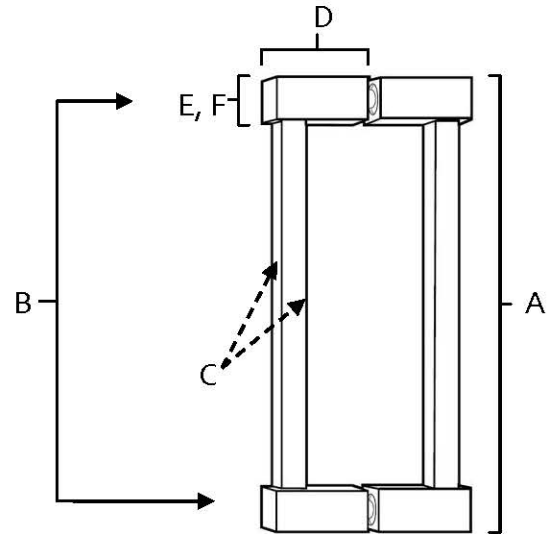

SPECIFICATIONS

**CONTEMPORARY II
BACK-TO-BACK PULLS**

FEATURES

- Modern styling
- Multiple finishes
- Concealed installation

WARRANTY

Limited lifetime

FINISHES

- Polished Brass/Non-lacquered (PB/NL)
- Polished Chrome (PC)
- Barcelona (BARC)
- Bronze (BRZ)
- Chocolate Bronze (CHBRZ)
- Polished Nickel (PN)
- Satin Nickel (SN)

MATERIAL

Brass

Item#	A	B	C	D	E (L)	F (W)
G718-6	6 5/8"	6"	3/8"	1 3/8"	5/8"	5/8"
G718-8	8 5/8"	8"	3/8"	1 3/8"	5/8"	5/8"

KEY:

- A - Overall Length
- B - Center to Center
- C - Handle Width
- D - Projection
- E - Mount Length
- F - Mouth Width