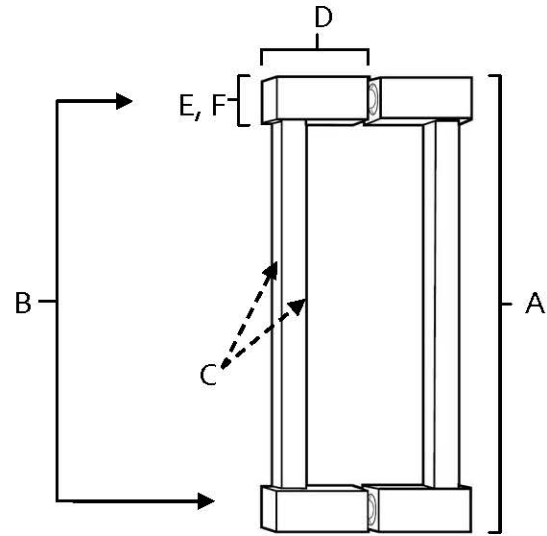

**SPECIFICATIONS**

**CONTEMPORARY II  
BACK-TO-BACK PULLS**

**FEATURES**

- Modern styling
- Multiple finishes
- Concealed installation

**WARRANTY**

Limited lifetime

**FINISHES**

- Polished Brass/Non-lacquered (PB/NL)
- Polished Chrome (PC)
- Barcelona (BARC)
- Bronze (BRZ)
- Chocolate Bronze (CHBRZ)
- Polished Nickel (PN)
- Satin Nickel (SN)

**MATERIAL**

Brass

Item#	A	B	C	D	E (L)	F (W)
<b>G718-6</b>	6 5/8"	6"	3/8"	1 3/8"	5/8"	5/8"
<b>G718-8</b>	8 5/8"	8"	3/8"	1 3/8"	5/8"	5/8"

**KEY:**

- A - Overall Length
- B - Center to Center
- C - Handle Width
- D - Projection
- E - Mount Length
- F - Mouth Width