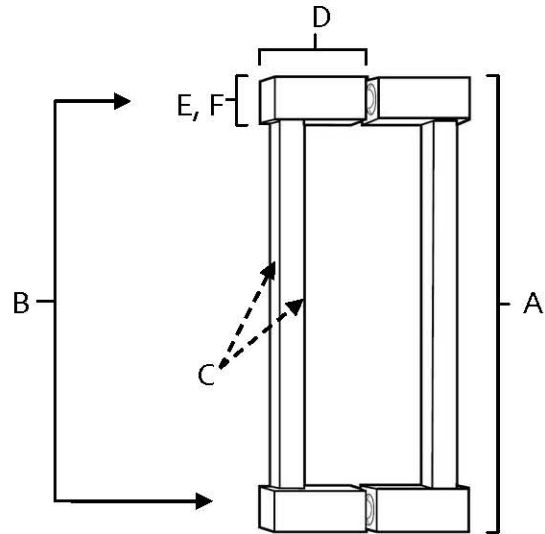

**SPECIFICATIONS**

**CONTEMPORARY II  
BACK-TO-BACK PULLS**

**FEATURES**

- Modern styling
- Multiple finishes
- Concealed installation

**WARRANTY**

Limited lifetime

**FINISHES**

- Polished Brass/Non-lacquered (PB/NL)
- Polished Chrome (PC)
- Barcelona (BARC)
- Bronze (BRZ)
- Chocolate Bronze (CHBRZ)
- Polished Nickel (PN)
- Satin Nickel (SN)

**MATERIAL**

Brass

| Item#         | A      | B  | C    | D      | E (L) | F (W) |
|---------------|--------|----|------|--------|-------|-------|
| <b>G718-6</b> | 6 5/8" | 6" | 3/8" | 1 3/8" | 5/8"  | 5/8"  |
| <b>G718-8</b> | 8 5/8" | 8" | 3/8" | 1 3/8" | 5/8"  | 5/8"  |

**KEY:**

- A - Overall Length
- B - Center to Center
- C - Handle Width
- D - Projection
- E - Mount Length
- F - Mouth Width

NOTE: Dimensions and specifications are subject to change without notice.