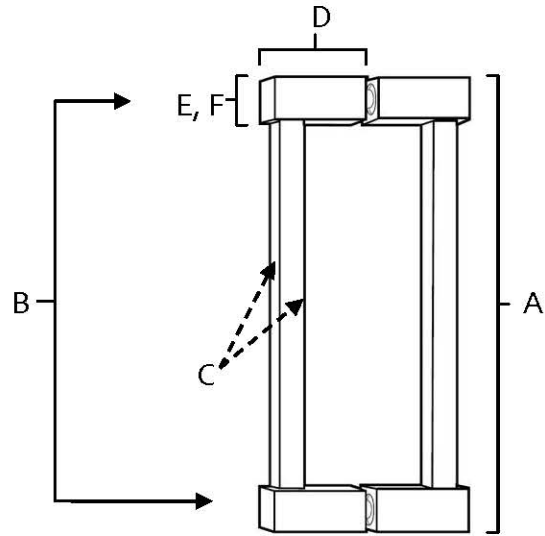

SPECIFICATIONS

**CONTEMPORARY II
BACK-TO-BACK PULLS**

FEATURES

- Modern styling
- Multiple finishes
- Concealed installation

WARRANTY

Limited lifetime

FINISHES

- Polished Brass/Non-lacquered (PB/NL)
- Polished Chrome (PC)
- Barcelona (BARC)
- Bronze (BRZ)
- Chocolate Bronze (CHBRZ)
- Polished Nickel (PN)
- Satin Nickel (SN)

MATERIAL

Brass

Item#	A	B	C	D	E (L)	F (W)
G718-6	6 5/8"	6"	3/8"	1 3/8"	5/8"	5/8"
G718-8	8 5/8"	8"	3/8"	1 3/8"	5/8"	5/8"

KEY:

- A - Overall Length
- B - Center to Center
- C - Handle Width
- D - Projection
- E - Mount Length
- F - Mouth Width