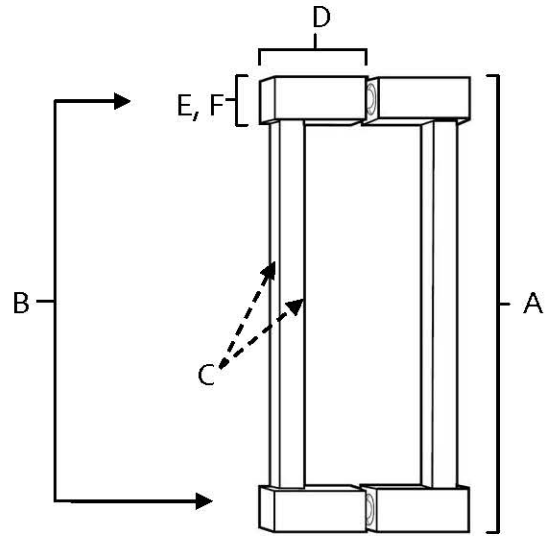

**SPECIFICATIONS**

**CONTEMPORARY II  
BACK-TO-BACK PULLS**

**FEATURES**

- Modern styling
- Multiple finishes
- Concealed installation

**WARRANTY**

Limited lifetime

**FINISHES**

- Polished Brass/Non-lacquered (PB/NL)
- Polished Chrome (PC)
- Barcelona (BARC)
- Bronze (BRZ)
- Chocolate Bronze (CHBRZ)
- Polished Nickel (PN)
- Satin Nickel (SN)

**MATERIAL**

Brass

Item#	A	B	C	D	E (L)	F (W)
<b>G718-6</b>	6 5/8"	6"	3/8"	1 3/8"	5/8"	5/8"
<b>G718-8</b>	8 5/8"	8"	3/8"	1 3/8"	5/8"	5/8"

**KEY:**

- A - Overall Length
- B - Center to Center
- C - Handle Width
- D - Projection
- E - Mount Length
- F - Mouth Width