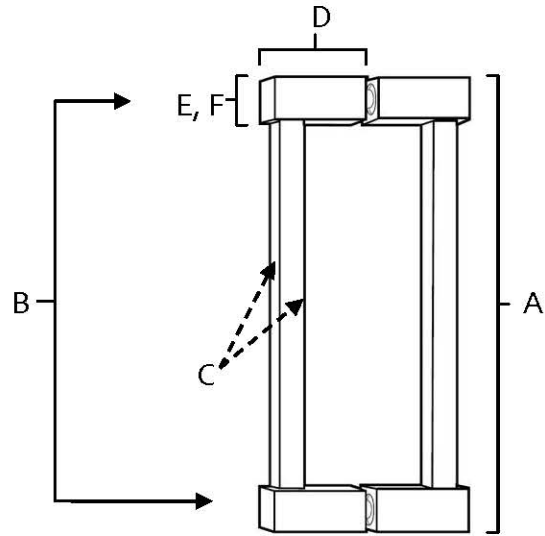

**SPECIFICATIONS**

**CONTEMPORARY II**  
**BACK-TO-BACK PULLS**

**FEATURES**

- Modern styling
- Multiple finishes
- Concealed installation

**WARRANTY**

Limited lifetime

**FINISHES**

- Polished Brass/Non-lacquered (PB/NL)
- Polished Chrome (PC)
- Barcelona (BARC)
- Bronze (BRZ)
- Chocolate Bronze (CHBRZ)
- Polished Nickel (PN)
- Satin Nickel (SN)

**MATERIAL**

Brass

| Item#         | A      | B  | C    | D      | E (L) | F (W) |
|---------------|--------|----|------|--------|-------|-------|
| <b>G718-6</b> | 6 5/8" | 6" | 3/8" | 1 3/8" | 5/8"  | 5/8"  |
| <b>G718-8</b> | 8 5/8" | 8" | 3/8" | 1 3/8" | 5/8"  | 5/8"  |

**KEY:**

- A - Overall Length
- B - Center to Center
- C - Handle Width
- D - Projection
- E - Mount Length
- F - Mouth Width

NOTE: Dimensions and specifications are subject to change without notice.