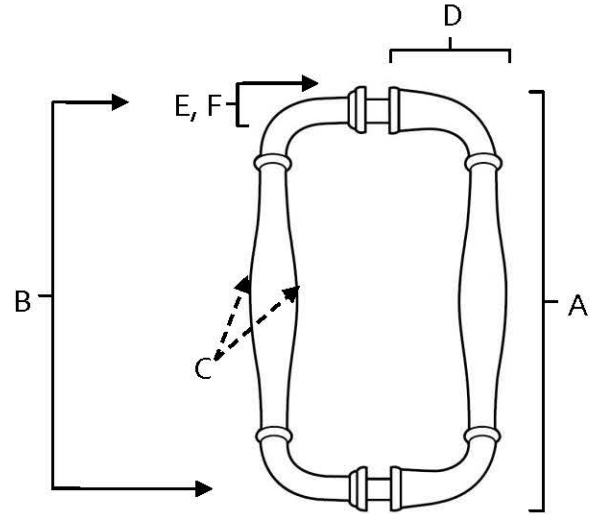

**SPECIFICATIONS**

**CHARLIE'S COLLECTION**  
BACK-TO-BACK PULLS

**FEATURES**

- Traditional styling
- Multiple finishes
- Concealed installation

**WARRANTY**

Limited lifetime

**FINISHES**

- Polished Brass (PB)
- Polished Brass/Non-lacquered (PB/NL)
- Polished Chrome (PC)
- Antique English (AE)
- Antique English Matte (AEM)
- Barcelona (BARC)
- Bronze (BRZ)
- Chocolate Bronze (CHBRZ)
- Polished Antique (PA)
- Polished Nickel (PN)
- Satin Nickel (SN)

**MATERIAL**

Brass

| Item#         | A      | B  | C    | D      | E (L) | F (W) |
|---------------|--------|----|------|--------|-------|-------|
| <b>G726-6</b> | 6 5/8" | 6" | 3/4" | 1 1/2" | 5/8"  | 5/8"  |
| <b>G726-8</b> | 8 5/8" | 8" | 3/4" | 1 1/2" | 3/4"  | 3/4"  |

**KEY:**

- A - Overall Length
- B - Center to Center
- C - Handle Width
- D - Projection
- E - Mount Length
- F - Mouth Width

NOTE: Dimensions and specifications are subject to change without notice.