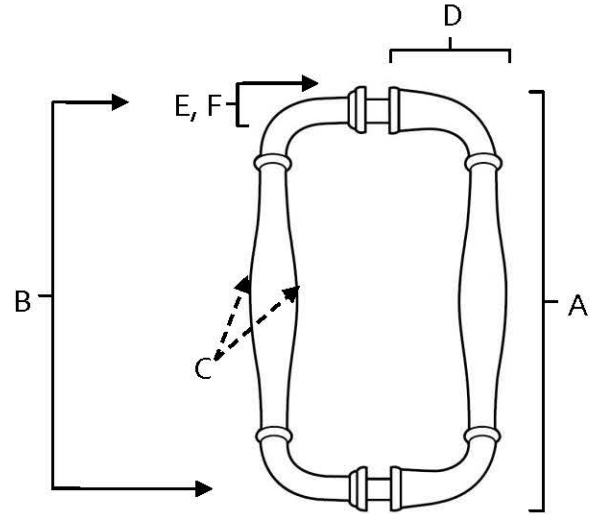

**SPECIFICATIONS**

**CHARLIE'S COLLECTION**  
BACK-TO-BACK PULLS

**FEATURES**

- Traditional styling
- Multiple finishes
- Concealed installation

**WARRANTY**

Limited lifetime

**FINISHES**

- Polished Brass (PB)
- Polished Brass/Non-lacquered (PB/NL)
- Polished Chrome (PC)
- Antique English (AE)
- Antique English Matte (AEM)
- Barcelona (BARC)
- Bronze (BRZ)
- Chocolate Bronze (CHBRZ)
- Polished Antique (PA)
- Polished Nickel (PN)
- Satin Nickel (SN)

**MATERIAL**

Brass

Item#	A	B	C	D	E (L)	F (W)
<b>G726-6</b>	6 5/8"	6"	3/4"	1 1/2"	5/8"	5/8"
<b>G726-8</b>	8 5/8"	8"	3/4"	1 1/2"	3/4"	3/4"

**KEY:**

- A - Overall Length
- B - Center to Center
- C - Handle Width
- D - Projection
- E - Mount Length
- F - Mouth Width

NOTE: Dimensions and specifications are subject to change without notice.