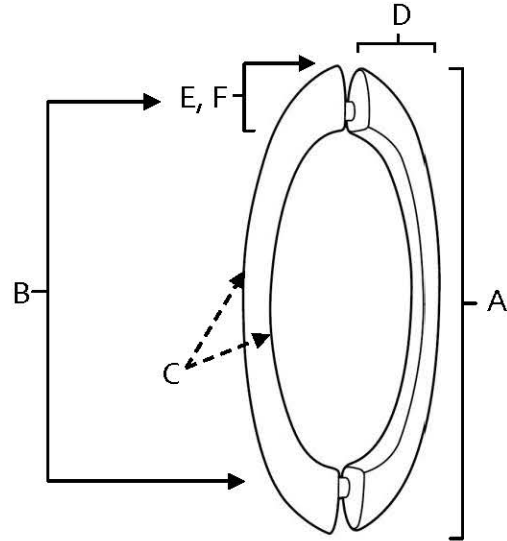

SPECIFICATIONS

C855 SERIES
BACK-TO-BACK PULLS

FEATURES

- Contemporary styling
- Multiple finishes
- Concealed installation

WARRANTY

Limited lifetime

FINISHES

- Polished Brass (PB)
- Polished Brass/Non-lacquered (PB/NL)
- Polished Chrome (PC)
- Antique Pewter (AP)
- Barcelona (BARC)
- Bronze (BRZ)
- Chocolate Bronze (CHBRZ)
- Matte Black (MB)
- Polished Antique (PA)
- Polished Nickel (PN)
- Satin Nickel (SN)

MATERIAL

Brass

Item#	A	B	C	D	E (L)	F (W)
G855-6	7 3/8"	6"	1/2"	1 1/2"	1"	7/8"
G855-8	9 1/2"	8"	5/8"	1 1/2"	1 1/8"	1"

KEY:

- A - Overall Length
- B - Center to Center
- C - Handle Width
- D - Projection
- E - Mount Length
- F - Mouth Width

NOTE: Dimensions and specifications are subject to change without notice.