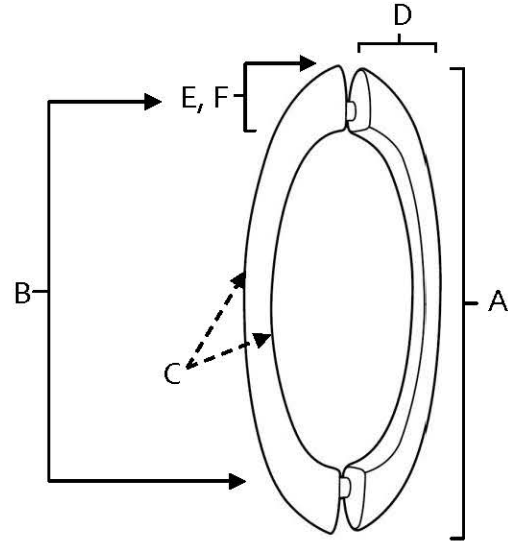

SPECIFICATIONS

C855 SERIES
BACK-TO-BACK PULLS

FEATURES

- Contemporary styling
- Multiple finishes
- Concealed installation

WARRANTY

Limited lifetime

FINISHES

- Polished Brass (PB)
- Polished Brass/Non-lacquered (PB/NL)
- Polished Chrome (PC)
- Antique Pewter (AP)
- Barcelona (BARC)
- Bronze (BRZ)
- Chocolate Bronze (CHBRZ)
- Matte Black (MB)
- Polished Antique (PA)
- Polished Nickel (PN)
- Satin Nickel (SN)

MATERIAL

Brass

Item#	A	B	C	D	E (L)	F (W)
G855-6	7 3/8"	6"	1/2"	1 1/2"	1"	7/8"
G855-8	9 1/2"	8"	5/8"	1 1/2"	1 1/8"	1"

KEY:

- A - Overall Length
- B - Center to Center
- C - Handle Width
- D - Projection
- E - Mount Length
- F - Mouth Width

NOTE: Dimensions and specifications are subject to change without notice.