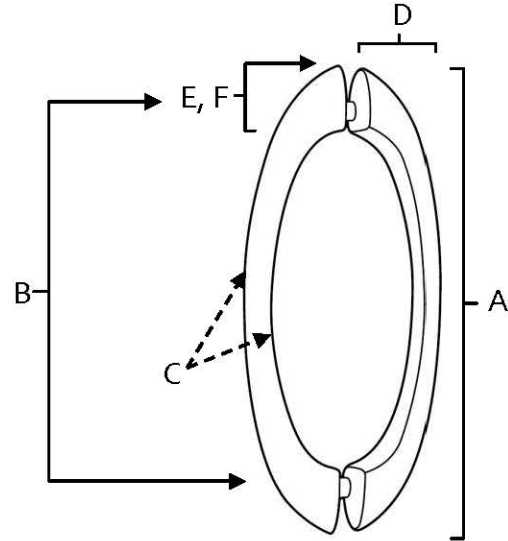

**MATERIAL**

Brass

Item#	A	B	C	D	E (L)	F (W)
<b>G855-6</b>	7 3/8"	6"	1/2"	1 1/2"	1"	7/8"
<b>G855-8</b>	9 1/2"	8"	5/8"	1 1/2"	1 1/8"	1"

**KEY:**

- A - Overall Length
- B - Center to Center
- C - Handle Width
- D - Projection
- E - Mount Length
- F - Mouth Width

NOTE: Dimensions and specifications are subject to change without notice.