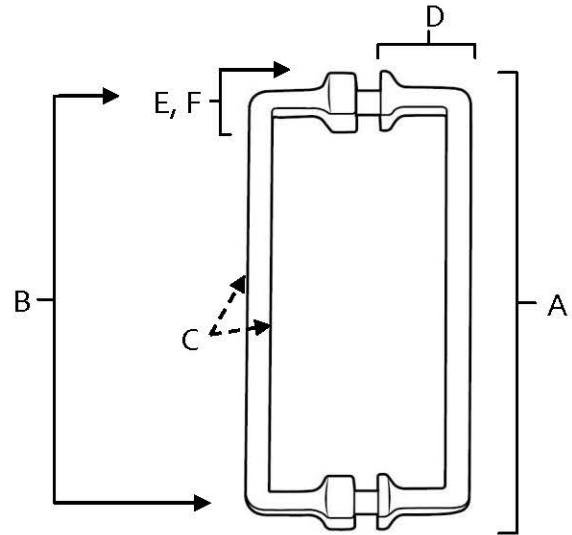

SPECIFICATIONS

**MILLENNIUM
BACK-TO-BACK PULLS**

FEATURES

- Contemporary styling
- Multiple finishes
- Concealed installation

WARRANTY

Limited lifetime

FINISHES

- Polished Brass/Non-lacquered (PB/NL)
- Polished Chrome (PC)
- Bronze (BRZ)
- Polished Nickel (PN)
- Satin Nickel (SN)

MATERIAL

Brass

Item#	A	B	C	D	E (L)	F (W)
G950-6	6 5/8"	6"	5/8"	1 3/8"	5/8"	5/8"
G950-8	8 7/8"	8"	5/8"	1 3/8"	13/16"	13/16"

KEY:

- A - Overall Length
- B - Center to Center
- C - Handle Width
- D - Projection
- E - Mount Length
- F - Mouth Width

NOTE: Dimensions and specifications are subject to change without notice.