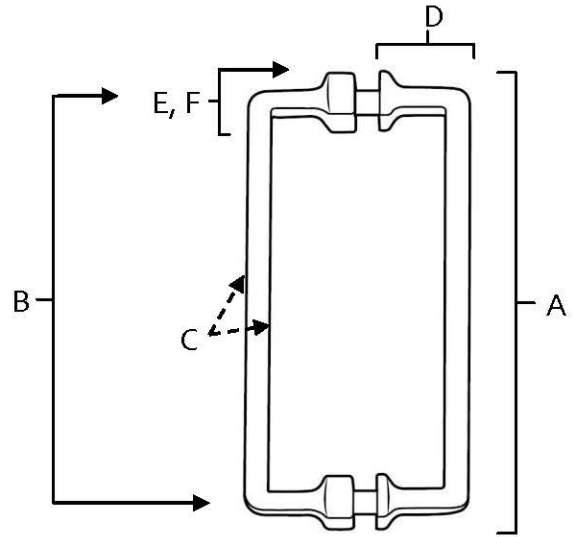

SPECIFICATIONS

**MILLENNIUM
BACK-TO-BACK PULLS**

FEATURES

- Contemporary styling
- Multiple finishes
- Concealed installation

WARRANTY

Limited lifetime

FINISHES

- Polished Brass/Non-lacquered (PB/NL)
- Polished Chrome (PC)
- Bronze (BRZ)
- Polished Nickel (PN)
- Satin Nickel (SN)

MATERIAL

Brass

Item#	A	B	C	D	E (L)	F (W)
G950-6	6 5/8"	6"	5/8"	1 3/8"	5/8"	5/8"
G950-8	8 7/8"	8"	5/8"	1 3/8"	13/16"	13/16"

KEY:

- A - Overall Length
- B - Center to Center
- C - Handle Width
- D - Projection
- E - Mount Length
- F - Mouth Width

NOTE: Dimensions and specifications are subject to change without notice.