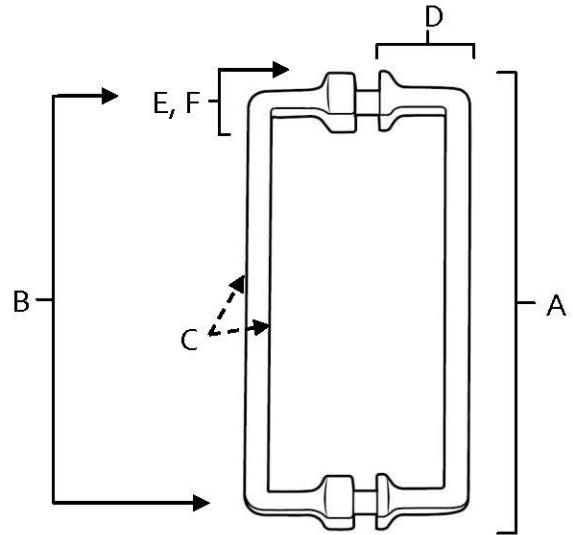

SPECIFICATIONS

**MILLENNIUM
BACK-TO-BACK PULLS**

FEATURES

- Contemporary styling
- Multiple finishes
- Concealed installation

WARRANTY

Limited lifetime

FINISHES

- Polished Brass/Non-lacquered (PB/NL)
- Polished Chrome (PC)
- Bronze (BRZ)
- Polished Nickel (PN)
- Satin Nickel (SN)

MATERIAL

Brass

Item#	A	B	C	D	E (L)	F (W)
G950-6	6 5/8"	6"	5/8"	1 3/8"	5/8"	5/8"
G950-8	8 7/8"	8"	5/8"	1 3/8"	13/16"	13/16"

KEY:

- A - Overall Length
- B - Center to Center
- C - Handle Width
- D - Projection
- E - Mount Length
- F - Mouth Width

NOTE: Dimensions and specifications are subject to change without notice.