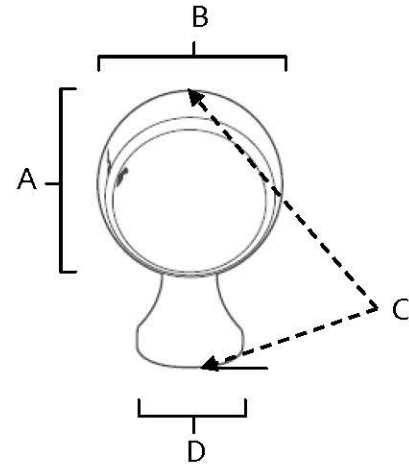

**SPECIFICATIONS**

**ROYALE  
PINCH KNOB**

**FEATURES**

- Transitional styling
- Multiple finishes
- Concealed installation

**WARRANTY**

Limited lifetime

**FINISHES**

- Polished Brass (PB)
- Polished Brass/Non-lacquered (PB/NL)
- Polished Chrome (PC)
- Antique English (AE)
- Antique English Matte (AEM)
- Barcelona (BARC)
- Bronze (BRZ)
- Chocolate Bronze (CHBRZ)
- Polished Antique (PA)
- Polished Nickel (PN)
- Satin Nickel (SN)

**MATERIAL**

Brass

Item#	A	B	C	D
<b>A980</b>	7/8"	7/8"	1 1/8"	1/2"

**KEY:**

- A - Length
- B - Width
- C - Projection
- D - Mount Length and Width

NOTE: Dimensions and specifications are subject to change without notice.