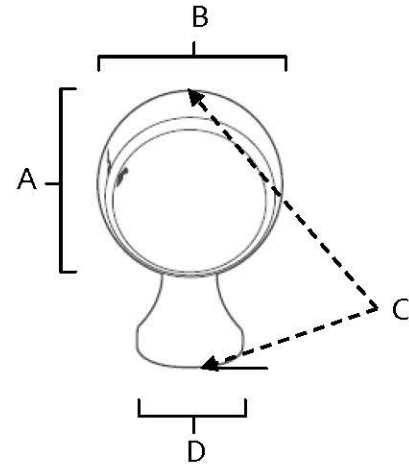

SPECIFICATIONS

**ROYALE
PINCH KNOB**

FEATURES

- Transitional styling
- Multiple finishes
- Concealed installation

WARRANTY

Limited lifetime

FINISHES

- Polished Brass (PB)
- Polished Brass/Non-lacquered (PB/NL)
- Polished Chrome (PC)
- Antique English (AE)
- Antique English Matte (AEM)
- Barcelona (BARC)
- Bronze (BRZ)
- Chocolate Bronze (CHBRZ)
- Polished Antique (PA)
- Polished Nickel (PN)
- Satin Nickel (SN)

MATERIAL

Brass

Item#	A	B	C	D
A980	7/8"	7/8"	1 1/8"	1/2"

KEY:

- A - Length
- B - Width
- C - Projection
- D - Mount Length and Width

NOTE: Dimensions and specifications are subject to change without notice.