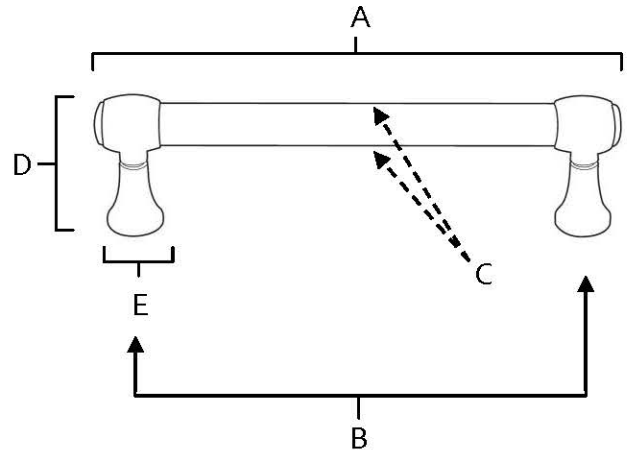

SPECIFICATIONS

**ROYALE
PULLS**

FEATURES

- Transitional styling
- Multiple finishes
- Concealed installation

WARRANTY

Limited lifetime

FINISHES

- Polished Brass (PB)
- Polished Brass/Non-lacquered (PB/NL)
- Polished Chrome (PC)
- Antique English (AE)
- Antique English Matte (AEM)
- Barcelona (BARC)
- Bronze (BRZ)
- Chocolate Bronze (CHBRZ)
- Polished Antique (PA)
- Polished Nickel (PN)
- Satin Nickel (SN)

MATERIAL

Brass

Item#	A	B	C	D	E
A980-3	3 3/4"	3"	3/8"	1 1/4"	1/2"
A980-35	4 1/4"	3 1/2"	3/8"	1 1/4"	1/2"
A980-4	4 3/4"	4"	3/8"	1 1/4"	1/2"
A980-6	6 3/4"	6"	3/8"	1 1/4"	1/2"
A980-8	8 3/4"	8"	3/8"	1 1/4"	1/2"

KEY:

- A - Overall Length
- B - Center to Center
- C - Handle Width
- D - Projection
- E - Mount Length and Width

NOTE: Dimensions and specifications are subject to change without notice.