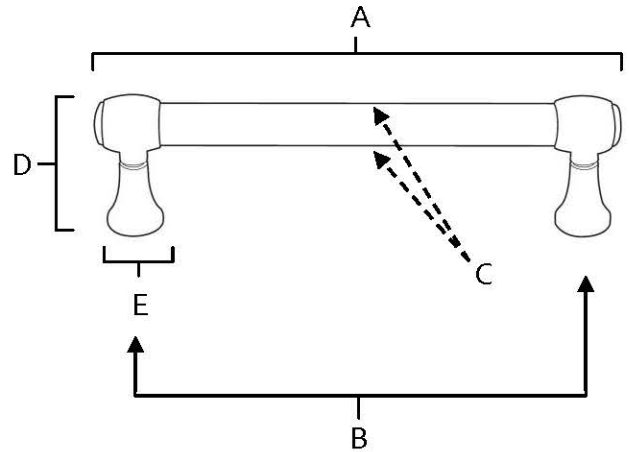

SPECIFICATIONS

**ROYALE
PULLS**

FEATURES

- Transitional styling
- Multiple finishes
- Concealed installation

WARRANTY

Limited lifetime

FINISHES

- Polished Brass (PB)
- Polished Brass/Non-lacquered (PB/NL)
- Polished Chrome (PC)
- Antique English (AE)
- Antique English Matte (AEM)
- Barcelona (BARC)
- Bronze (BRZ)
- Chocolate Bronze (CHBRZ)
- Polished Antique (PA)
- Polished Nickel (PN)
- Satin Nickel (SN)

MATERIAL

Brass

| Item# | A | B | C | D | E |
|----------------|--------|--------|------|--------|------|
| A980-3 | 3 3/4" | 3" | 3/8" | 1 1/4" | 1/2" |
| A980-35 | 4 1/4" | 3 1/2" | 3/8" | 1 1/4" | 1/2" |
| A980-4 | 4 3/4" | 4" | 3/8" | 1 1/4" | 1/2" |
| A980-6 | 6 3/4" | 6" | 3/8" | 1 1/4" | 1/2" |
| A980-8 | 8 3/4" | 8" | 3/8" | 1 1/4" | 1/2" |

KEY:

- A - Overall Length
- B - Center to Center
- C - Handle Width
- D - Projection
- E - Mount Length and Width

NOTE: Dimensions and specifications are subject to change without notice.