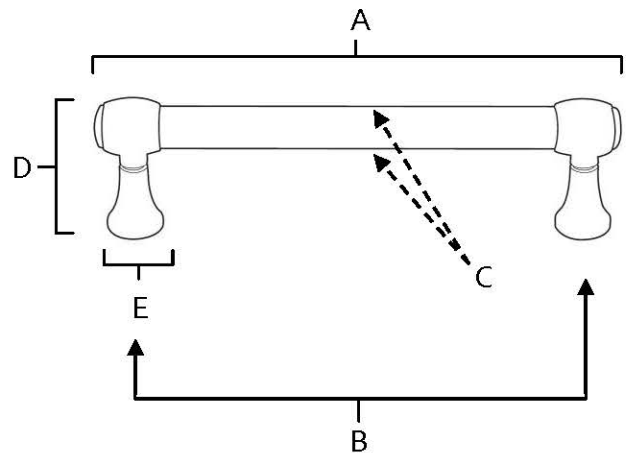

SPECIFICATIONS

**ROYALE
PULLS**

FEATURES

- Transitional styling
- Multiple finishes
- Concealed installation

WARRANTY

Limited lifetime

FINISHES

- Polished Brass (PB)
- Polished Brass/Non-lacquered (PB/NL)
- Polished Chrome (PC)
- Antique English (AE)
- Antique English Matte (AEM)
- Barcelona (BARC)
- Bronze (BRZ)
- Chocolate Bronze (CHBRZ)
- Polished Antique (PA)
- Polished Nickel (PN)
- Satin Nickel (SN)

MATERIAL

Brass

Item#	A	B	C	D	E
A980-3	3 3/4"	3"	3/8"	1 1/4"	1/2"
A980-35	4 1/4"	3 1/2"	3/8"	1 1/4"	1/2"
A980-4	4 3/4"	4"	3/8"	1 1/4"	1/2"
A980-6	6 3/4"	6"	3/8"	1 1/4"	1/2"
A980-8	8 3/4"	8"	3/8"	1 1/4"	1/2"

KEY:

- A - Overall Length
- B - Center to Center
- C - Handle Width
- D - Projection
- E - Mount Length and Width

NOTE: Dimensions and specifications are subject to change without notice.