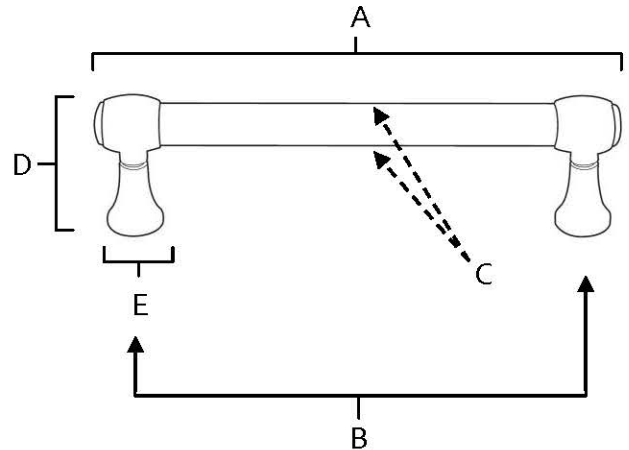

**SPECIFICATIONS**

**ROYALE  
PULLS**

**FEATURES**

- Transitional styling
- Multiple finishes
- Concealed installation

**WARRANTY**

Limited lifetime

**FINISHES**

- Polished Brass (PB)
- Polished Brass/Non-lacquered (PB/NL)
- Polished Chrome (PC)
- Antique English (AE)
- Antique English Matte (AEM)
- Barcelona (BARC)
- Bronze (BRZ)
- Chocolate Bronze (CHBRZ)
- Polished Antique (PA)
- Polished Nickel (PN)
- Satin Nickel (SN)

**MATERIAL**

Brass

Item#	A	B	C	D	E
<b>A980-3</b>	3 3/4"	3"	3/8"	1 1/4"	1/2"
<b>A980-35</b>	4 1/4"	3 1/2"	3/8"	1 1/4"	1/2"
<b>A980-4</b>	4 3/4"	4"	3/8"	1 1/4"	1/2"
<b>A980-6</b>	6 3/4"	6"	3/8"	1 1/4"	1/2"
<b>A980-8</b>	8 3/4"	8"	3/8"	1 1/4"	1/2"

**KEY:**

- A - Overall Length
- B - Center to Center
- C - Handle Width
- D - Projection
- E - Mount Length and Width

NOTE: Dimensions and specifications are subject to change without notice.