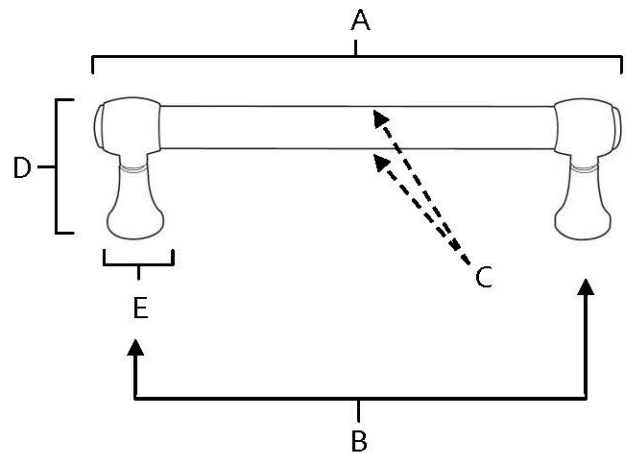

**SPECIFICATIONS**

**ROYALE  
PULLS**

**FEATURES**

- Transitional styling
- Multiple finishes
- Concealed installation

**WARRANTY**

Limited lifetime

**FINISHES**

- Polished Brass (PB)
- Polished Brass/Non-lacquered (PB/NL)
- Polished Chrome (PC)
- Antique English (AE)
- Antique English Matte (AEM)
- Barcelona (BARC)
- Bronze (BRZ)
- Chocolate Bronze (CHBRZ)
- Polished Antique (PA)
- Polished Nickel (PN)
- Satin Nickel (SN)

**MATERIAL**

Brass

Item#	A	B	C	D	E
<b>A980-3</b>	3 3/4"	3"	3/8"	1 1/4"	1/2"
<b>A980-35</b>	4 1/4"	3 1/2"	3/8"	1 1/4"	1/2"
<b>A980-4</b>	4 3/4"	4"	3/8"	1 1/4"	1/2"
<b>A980-6</b>	6 3/4"	6"	3/8"	1 1/4"	1/2"
<b>A980-8</b>	8 3/4"	8"	3/8"	1 1/4"	1/2"

**KEY:**

- A - Overall Length
- B - Center to Center
- C - Handle Width
- D - Projection
- E - Mount Length and Width

NOTE: Dimensions and specifications are subject to change without notice.