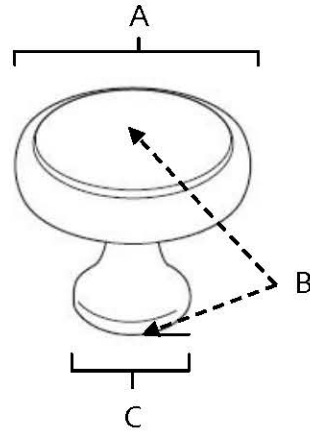

SPECIFICATIONS

**ROYALE
KNOBS**

FEATURES

- Transitional styling
- Multiple finishes
- Concealed installation

WARRANTY

Limited lifetime

FINISHES

- Polished Brass (PB)
- Polished Brass/Non-lacquered (PB/NL)
- Polished Chrome (PC)
- Antique English (AE)
- Antique English Matte (AEM)
- Barcelona (BARC)
- Bronze (BRZ)
- Chocolate Bronze (CHBRZ)
- Polished Antique (PA)
- Polished Nickel (PN)
- Satin Nickel (SN)

MATERIAL

Brass

Item#	A	B	C
A980-14	1 1/4"	1 1/8"	5/8"
A980-38	1 1/2"	1 1/4"	11/16"

KEY:

- A - Length and Width
- B - Projection
- C - Mount Length and Width

NOTE: Dimensions and specifications are subject to change without notice.