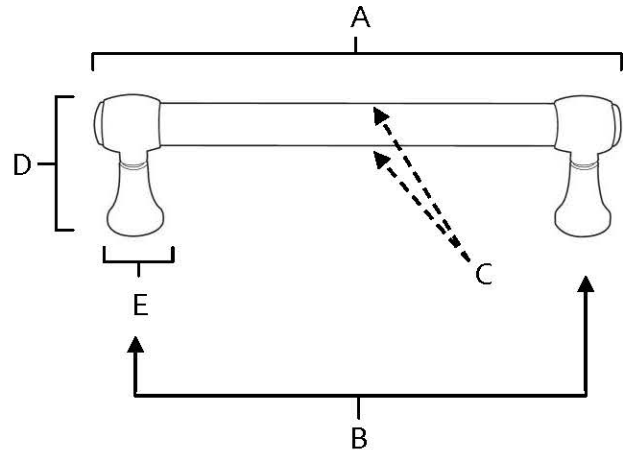

SPECIFICATIONS

**ROYALE
PULLS**

FEATURES

- Transitional styling
- Multiple finishes
- Concealed installation

WARRANTY

Limited lifetime

FINISHES

- Polished Brass (PB)
- Polished Brass/Non-lacquered (PB/NL)
- Polished Chrome (PC)
- Antique English (AE)
- Antique English Matte (AEM)
- Barcelona (BARC)
- Bronze (BRZ)
- Chocolate Bronze (CHBRZ)
- Polished Antique (PA)
- Polished Nickel (PN)
- Satin Nickel (SN)

MATERIAL

Brass

Item#	A	B	C	D	E
A980-3	3 3/4"	3"	3/8"	1 1/4"	1/2"
A980-35	4 1/4"	3 1/2"	3/8"	1 1/4"	1/2"
A980-4	4 3/4"	4"	3/8"	1 1/4"	1/2"
A980-6	6 3/4"	6"	3/8"	1 1/4"	1/2"
A980-8	8 3/4"	8"	3/8"	1 1/4"	1/2"

KEY:

- A - Overall Length
- B - Center to Center
- C - Handle Width
- D - Projection
- E - Mount Length and Width

NOTE: Dimensions and specifications are subject to change without notice.