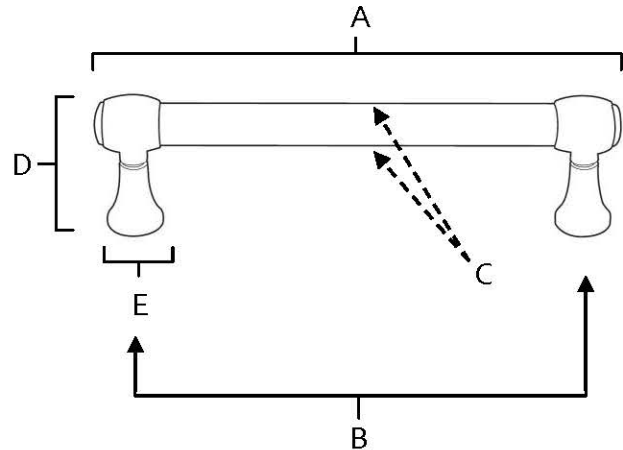

**SPECIFICATIONS**

**ROYALE  
PULLS**

**FEATURES**

- Transitional styling
- Multiple finishes
- Concealed installation

**WARRANTY**

Limited lifetime

**FINISHES**

- Polished Brass (PB)
- Polished Brass/Non-lacquered (PB/NL)
- Polished Chrome (PC)
- Antique English (AE)
- Antique English Matte (AEM)
- Barcelona (BARC)
- Bronze (BRZ)
- Chocolate Bronze (CHBRZ)
- Polished Antique (PA)
- Polished Nickel (PN)
- Satin Nickel (SN)

**MATERIAL**

Brass

Item#	A	B	C	D	E
<b>A980-3</b>	3 3/4"	3"	3/8"	1 1/4"	1/2"
<b>A980-35</b>	4 1/4"	3 1/2"	3/8"	1 1/4"	1/2"
<b>A980-4</b>	4 3/4"	4"	3/8"	1 1/4"	1/2"
<b>A980-6</b>	6 3/4"	6"	3/8"	1 1/4"	1/2"
<b>A980-8</b>	8 3/4"	8"	3/8"	1 1/4"	1/2"

**KEY:**

- A - Overall Length
- B - Center to Center
- C - Handle Width
- D - Projection
- E - Mount Length and Width

NOTE: Dimensions and specifications are subject to change without notice.