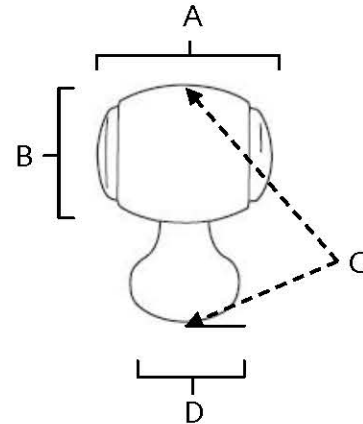

SPECIFICATIONS

**ROYALE
BARREL KNOB**

FEATURES

- Transitional styling
- Multiple finishes
- Concealed installation

WARRANTY

Limited lifetime

FINISHES

- Polished Brass (PB)
- Polished Brass/Non-lacquered (PB/NL)
- Polished Chrome (PC)
- Antique English (AE)
- Antique English Matte (AEM)
- Barcelona (BARC)
- Bronze (BRZ)
- Chocolate Bronze (CHBRZ)
- Polished Antique (PA)
- Polished Nickel (PN)
- Satin Nickel (SN)

MATERIAL

Brass

Item#	A	B	C	D
A981-34	3/4"	1/2"	1 1/8"	1/2"
A981-1	1"	1/2"	1 1/8"	5/8"
A981-18	1 1/8"	5/8"	1 1/4"	11/16"

KEY:

- A - Length
- B - Width
- C - Projection
- D - Mount Length and Width

NOTE: Dimensions and specifications are subject to change without notice.