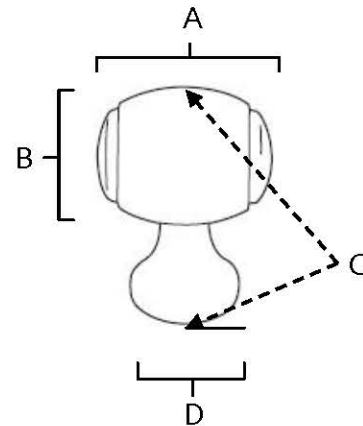

SPECIFICATIONS

**ROYALE
BARREL KNOB**

FEATURES

- Transitional styling
- Multiple finishes
- Concealed installation

WARRANTY

Limited lifetime

FINISHES

- Polished Brass (PB)
- Polished Brass/Non-lacquered (PB/NL)
- Polished Chrome (PC)
- Antique English (AE)
- Antique English Matte (AEM)
- Barcelona (BARC)
- Bronze (BRZ)
- Chocolate Bronze (CHBRZ)
- Polished Antique (PA)
- Polished Nickel (PN)
- Satin Nickel (SN)

MATERIAL

Brass

Item#	A	B	C	D
A981-34	3/4"	1/2"	1 1/8"	1/2"
A981-1	1"	1/2"	1 1/8"	5/8"
A981-18	1 1/8"	5/8"	1 1/4"	11/16"

KEY:

- A - Length
- B - Width
- C - Projection
- D - Mount Length and Width

NOTE: Dimensions and specifications are subject to change without notice.