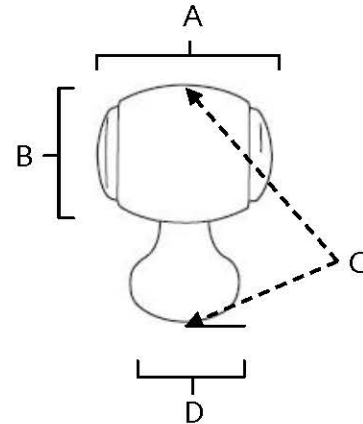

**SPECIFICATIONS**

**ROYALE  
BARREL KNOB**

**FEATURES**

- Transitional styling
- Multiple finishes
- Concealed installation

**WARRANTY**

Limited lifetime

**FINISHES**

- Polished Brass (PB)
- Polished Brass/Non-lacquered (PB/NL)
- Polished Chrome (PC)
- Antique English (AE)
- Antique English Matte (AEM)
- Barcelona (BARC)
- Bronze (BRZ)
- Chocolate Bronze (CHBRZ)
- Polished Antique (PA)
- Polished Nickel (PN)
- Satin Nickel (SN)

**MATERIAL**

Brass

Item#	A	B	C	D
<b>A981-34</b>	3/4"	1/2"	1 1/8"	1/2"
<b>A981-1</b>	1"	1/2"	1 1/8"	5/8"
<b>A981-18</b>	1 1/8"	5/8"	1 1/4"	11/16"

**KEY:**

- A - Length
- B - Width
- C - Projection
- D - Mount Length and Width

NOTE: Dimensions and specifications are subject to change without notice.