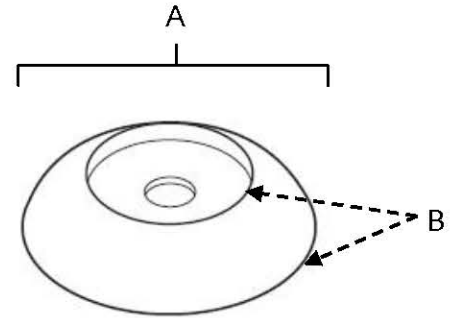

PRODUCT SHEET

SPECIFICATIONS

**ROYALE
ROSETTES**

FEATURES

- Transitional styling
- Multiple finishes
- Concealed installation

WARRANTY

Limited lifetime

FINISHES

- Polished Brass (PB)
- Polished Brass/Non-lacquered (PB/NL)
- Polished Chrome (PC)
- Antique English (AE)
- Antique English Matte (AEM)
- Barcelona (BARC)
- Bronze (BRZ)
- Chocolate Bronze (CHBRZ)
- Polished Antique (PA)
- Polished Nickel (PN)
- Satin Nickel (SN)

MATERIAL

Brass

Item#	A	B
A982-78 (for A981-34 & A980 pulls)	7/8"	1/4"
A982-1 (for A980-14 & A981-1)	1"	1/4"
A982-18 (for A980-38, A981-18, D980-12)	1 1/8"	1/4"
A982-38 (for D980-18)	1 1/4"	3/8"

KEY:

- A - Length and Width
- B - Projection

NOTE: Dimensions and specifications are subject to change without notice.