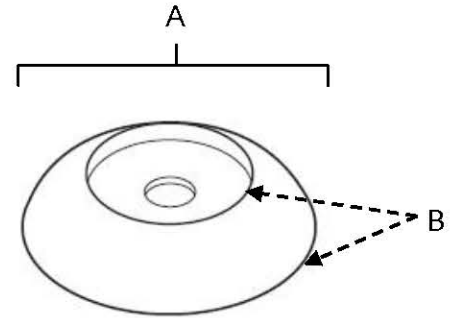

SPECIFICATIONS

**ROYALE
ROSETTES**

FEATURES

- Transitional styling
- Multiple finishes
- Concealed installation

WARRANTY

Limited lifetime

FINISHES

- Polished Brass (PB)
- Polished Brass/Non-lacquered (PB/NL)
- Polished Chrome (PC)
- Antique English (AE)
- Antique English Matte (AEM)
- Barcelona (BARC)
- Bronze (BRZ)
- Chocolate Bronze (CHBRZ)
- Polished Antique (PA)
- Polished Nickel (PN)
- Satin Nickel (SN)

MATERIAL

Brass

Item#	A	B
A982-78 (for A981-34 & A980 pulls)	7/8"	1/4"
A982-1 (for A980-14 & A981-1)	1"	1/4"
A982-18 (for A980-38, A981-18, D980-12)	1 1/8"	1/4"
A982-38 (for D980-18)	1 1/4"	3/8"

KEY:

- A - Length and Width
- B - Projection

NOTE: Dimensions and specifications are subject to change without notice.